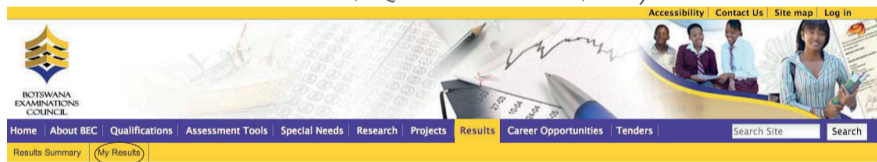

#### The meaning of 'X' and 'U' symbol in grades (SMS and Website)

1. **U** denotes that a candidate failed to meet minimum requirements for grade G.
2. **X** denotes that a candidate failed to meet the requirements for the award of a grade.

## ACCESS YOUR BGCSE RESULTS THROUGH BEC WEBSITE

BGCSE results are also available from BEC website ([www.bec.co.bw](http://www.bec.co.bw)) and can be accessed as follows:

1. Open the web browser (Internet Explorer or Mozilla Firefox or Google Chrome) and type [www.bec.co.bw](http://www.bec.co.bw) to open the Botswana Examinations Council website.

2. Click on the "Results" (The navigator bar is the blue bar that starts with the "home" tab, and also has the "About BEC" tab, "Qualifications" tab, etc")

3. Click "My Results" on the gold navigation bar that pops up.